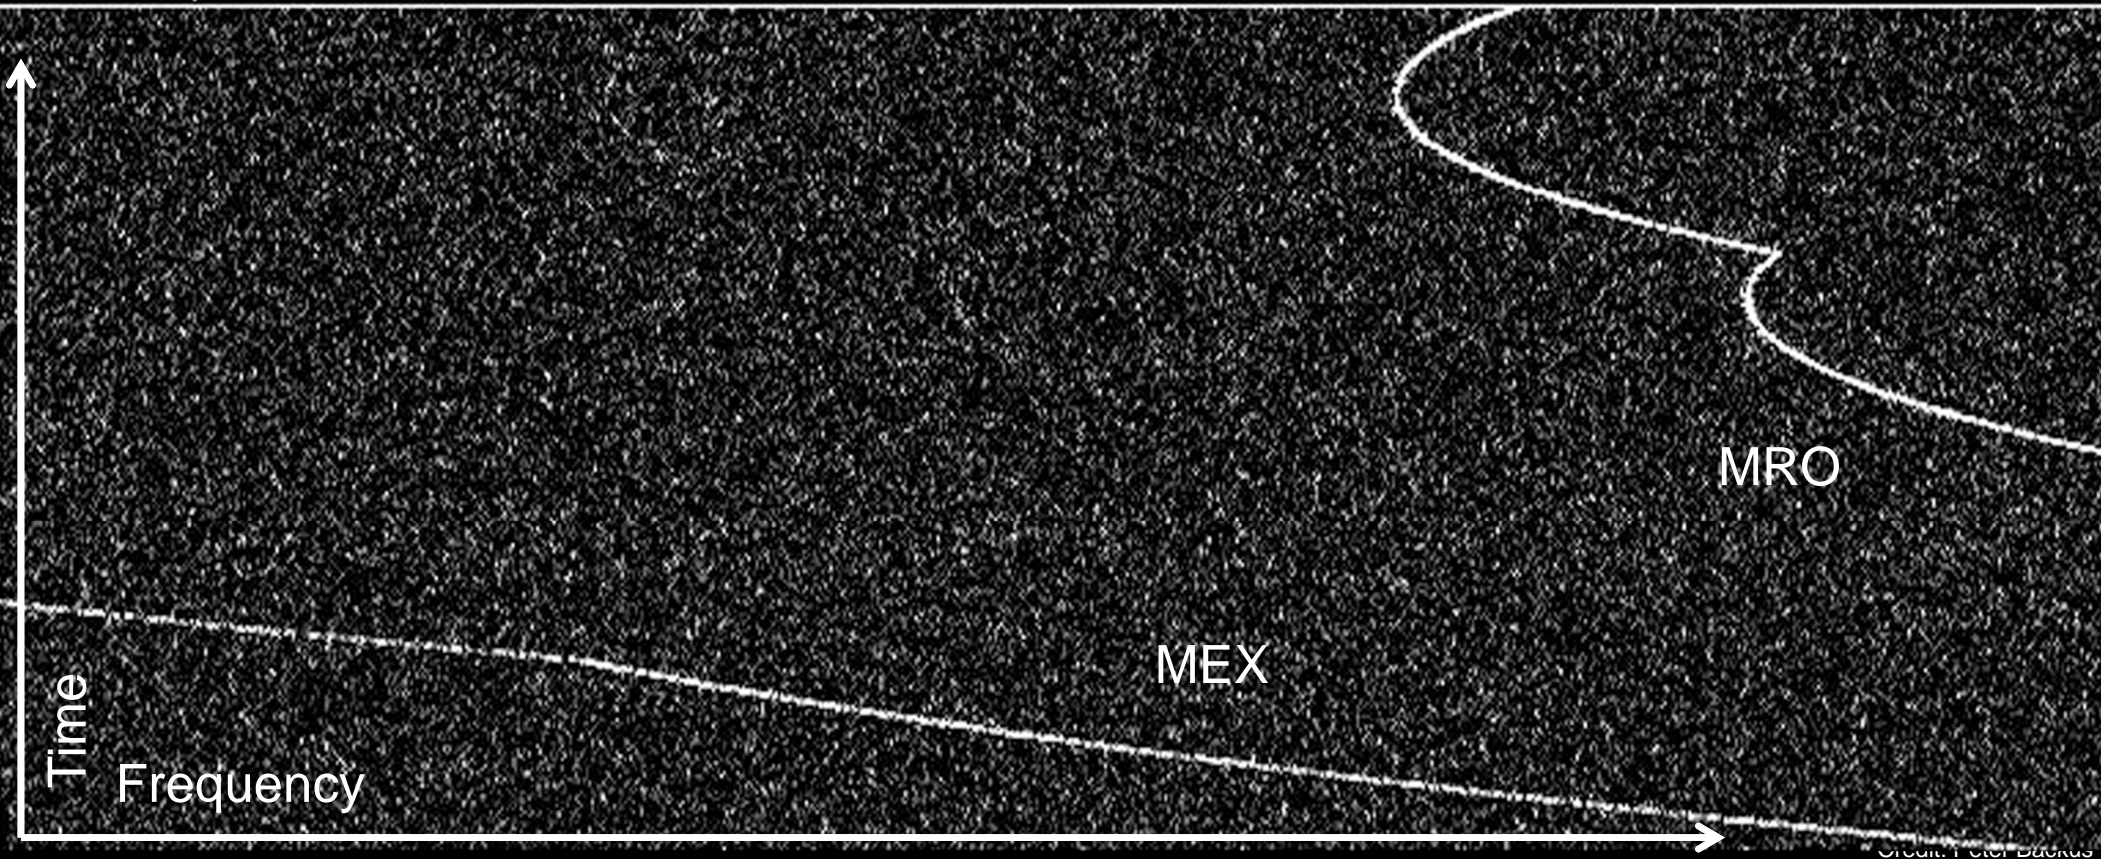

Engineered vs. Natural

Waterfall: File: 2011-11-15_19-19-12.UTC.act3151.dx3017.id-2.R.archive-compamp
Center Freq: 8439.757867 MHz Subband: 0659 BW: 533.3 Hz #Half Frames: 0256 ActId: 3151