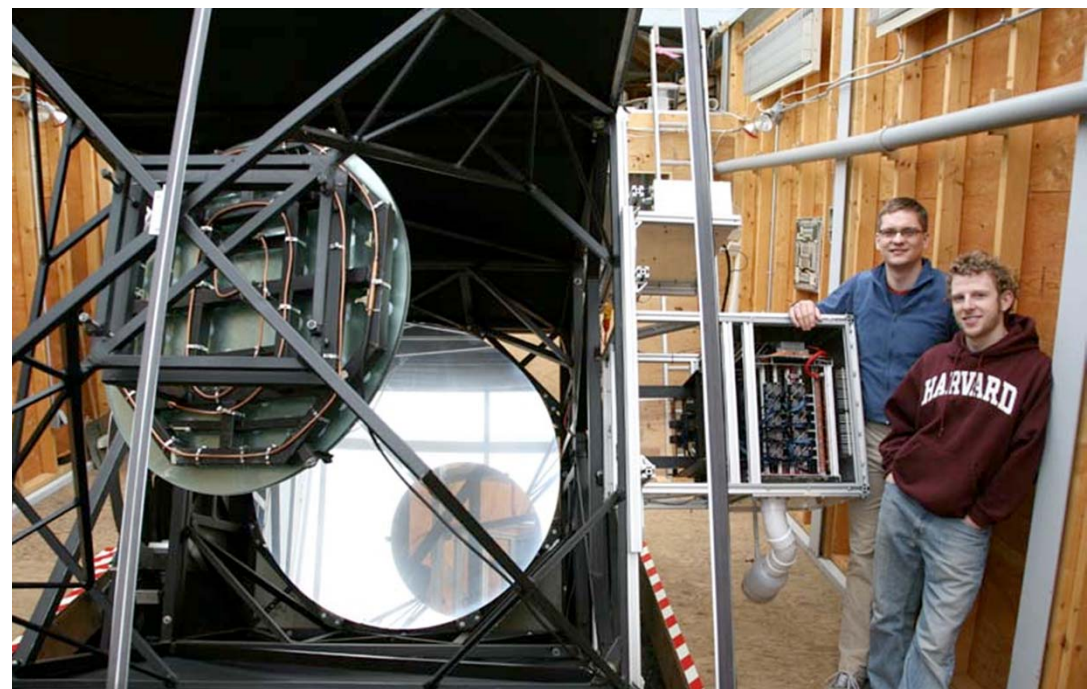

Technosignatures

RADIO

OPTICAL