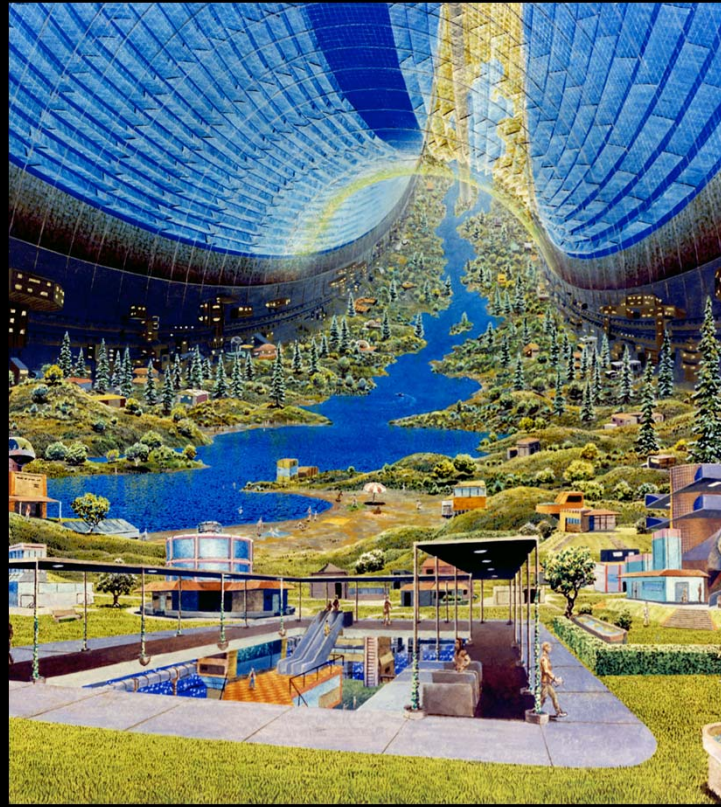

The background of the slide is a dark gradient with a glowing DNA double helix structure on the left and a signal waveform on the right. The DNA is composed of small, glowing particles, and the waveform is a series of connected dots forming a wave pattern. The overall aesthetic is scientific and futuristic.

Cepheid
Morse-code

High Energy Neutrinos

The image features a dark, star-filled space background with a faint nebula. Nine Earth-like planets are arranged in a loose, roughly circular pattern. Each planet is shown in a different state of development, from a dark, rocky sphere to a fully developed planet with green continents, blue oceans, and white clouds. The planets are illuminated from the side, creating a bright glow around their edges. The word "Longevity" is written in white, sans-serif font in the bottom-left corner.

Longevity

Going There

Tourism

Orbital Habitats

Settlements

Human/Robotic Resource Extraction

951 Gaspra

Going Farther