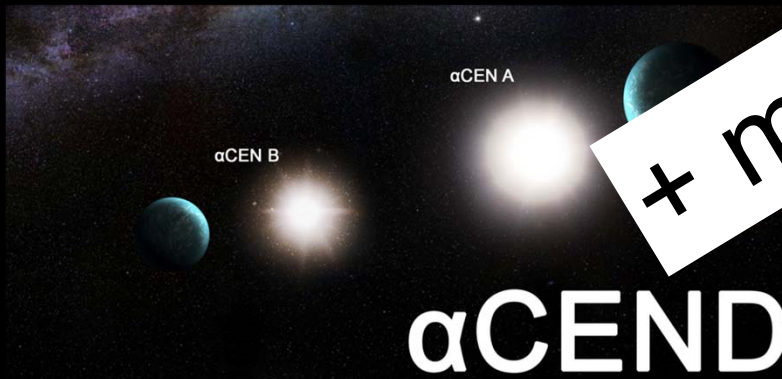

α CEND

WFIRST-AFTA+Coronagraph