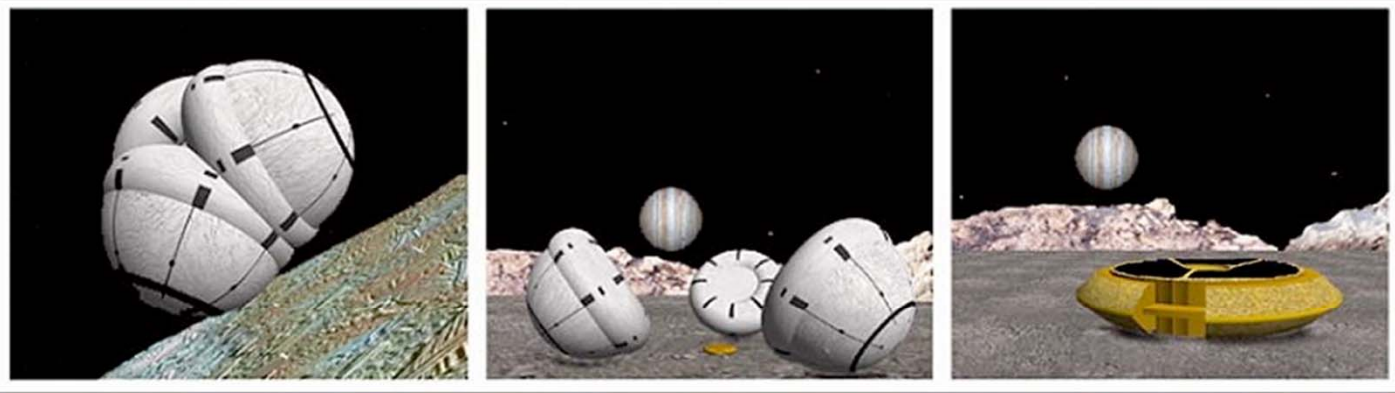

Landers May Be Boats Or Rovers

Europa

Titan

PLANETARY
LAKE LANDER

funded by NASA ASTEP