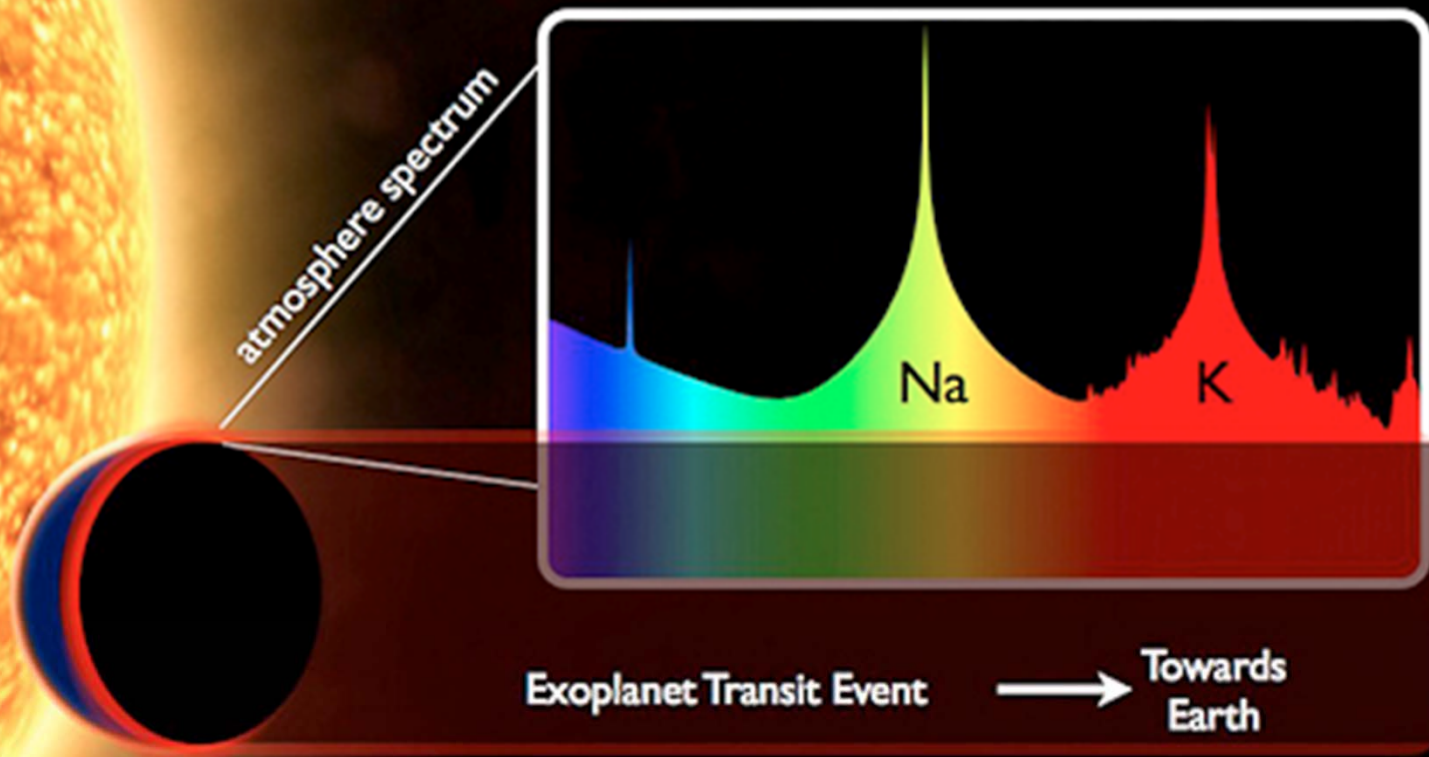

Exoplanet Atmospheres