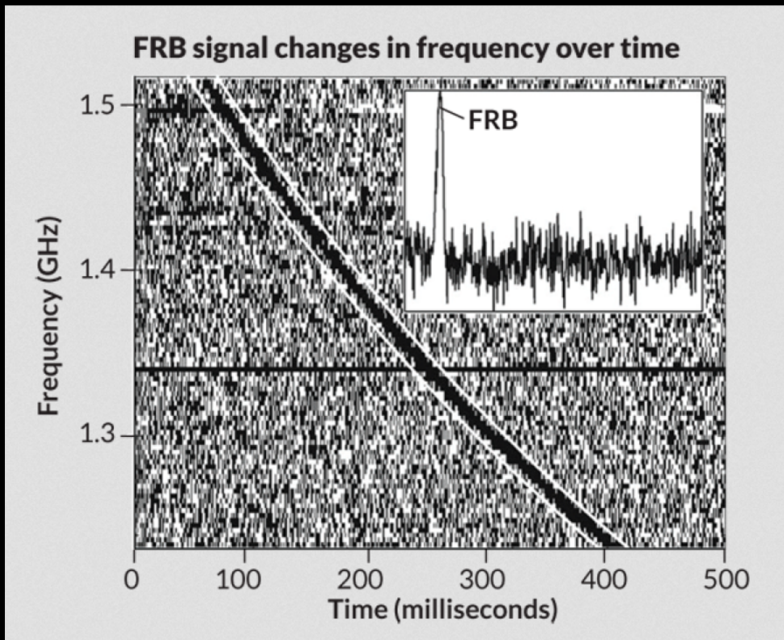

Waterfall: File: 2011-11-15_19-19-12.UTC.act3151.dx3017.id-2.R.archive-compamp
Center Freq: 8439.757867 MHz Subband: 0659 BW: 533.3 Hz #Half Frames: 0256 ActId: 3151

Serendipity

Fast Radio Bursts

Artificial Transits