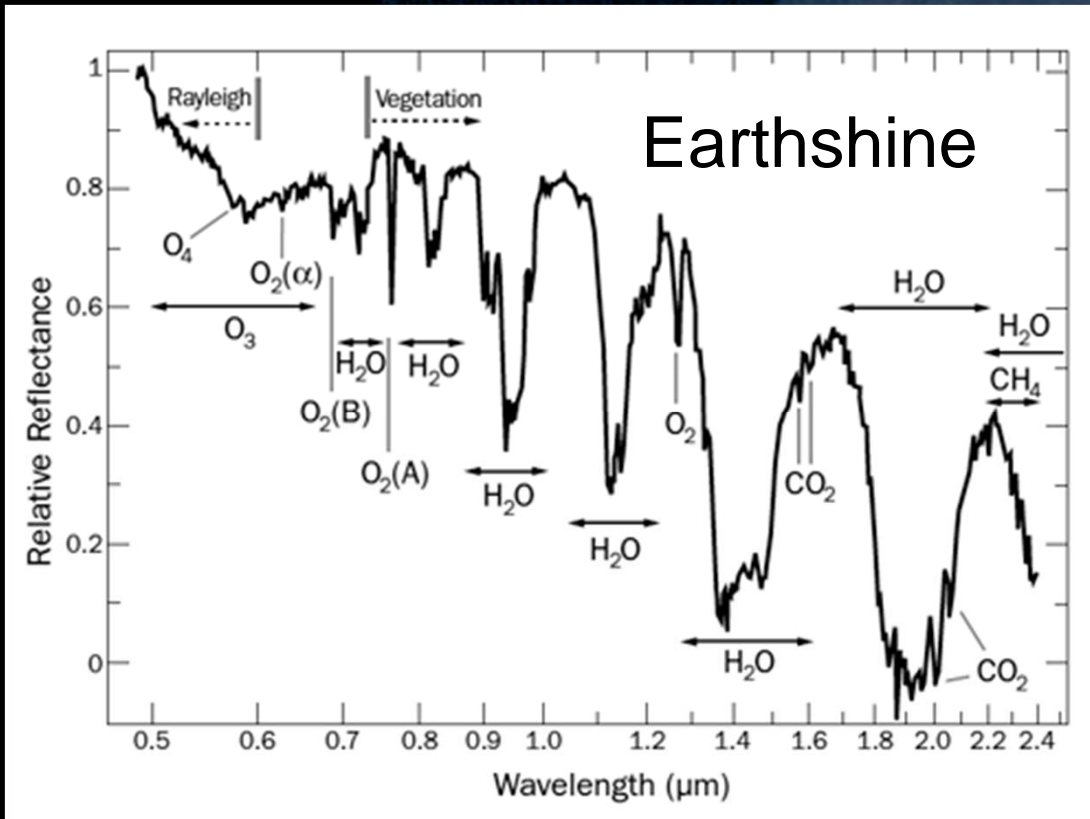

Biosignatures