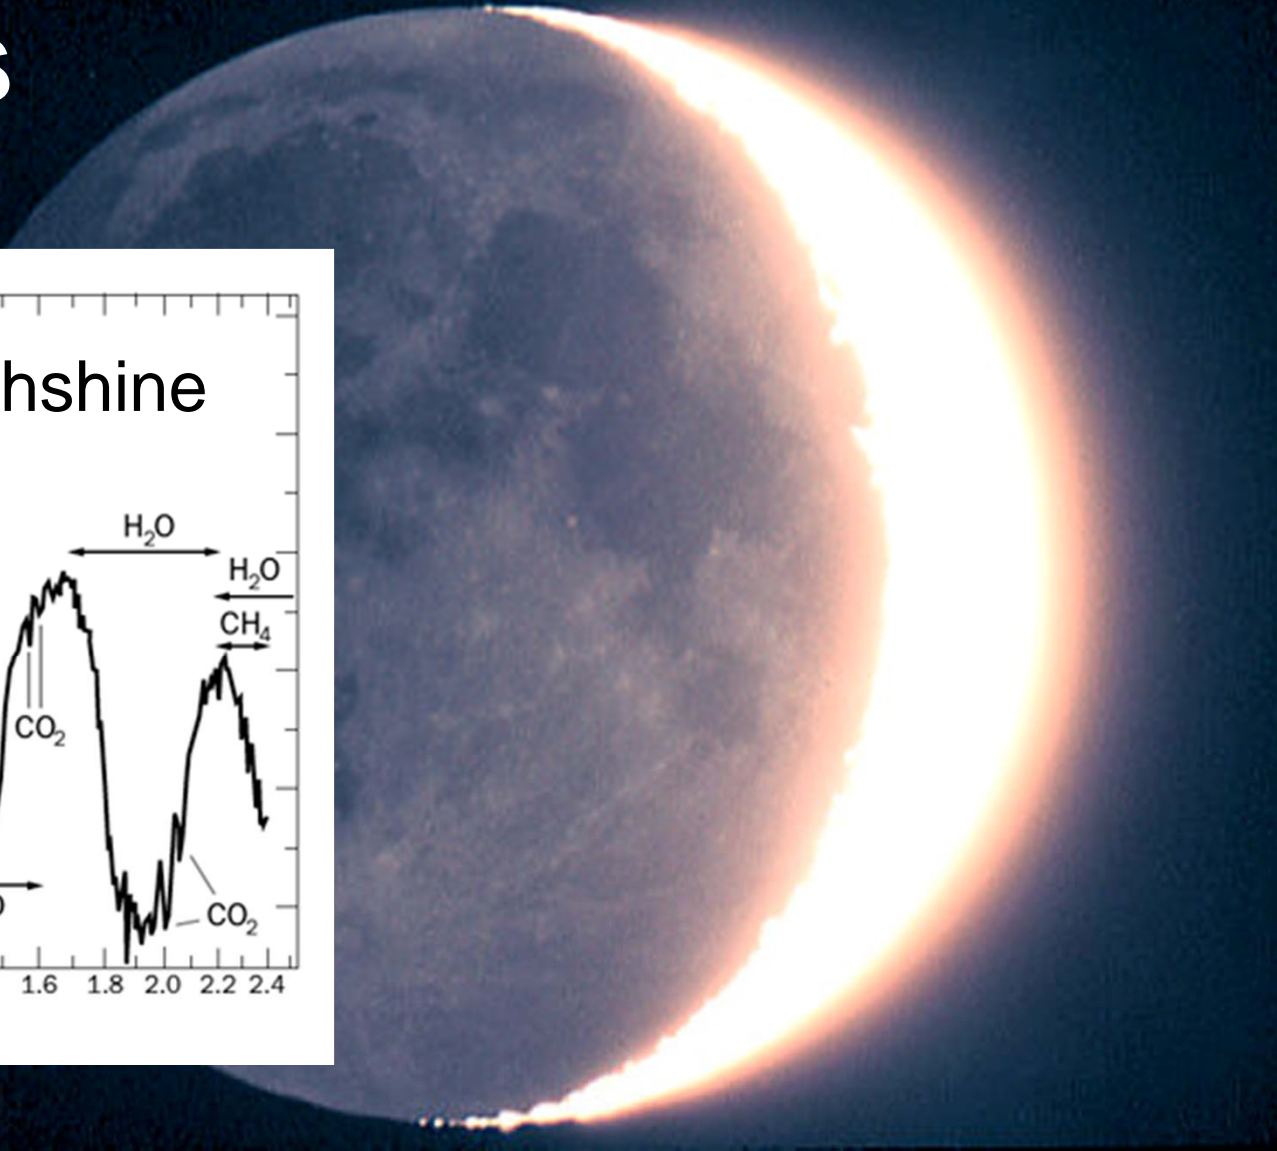

Biosignatures