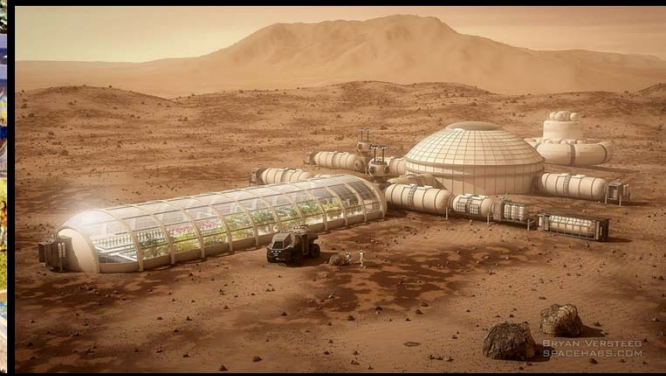

The background of the slide is a dark gradient with a glowing DNA double helix structure on the left and a signal waveform on the right. The DNA is composed of small, glowing particles, and the waveform is a series of connected dots forming a wave pattern. The overall aesthetic is scientific and futuristic.

Cepheid
Morse-code

High Energy Neutrinos

The image features a dark, star-filled space background with a faint nebula. Nine Earth-like planets are arranged in a loose, roughly circular pattern. Each planet is shown in a different state of development, from a dark, rocky sphere to a fully developed planet with green continents, blue oceans, and white clouds. The planets are illuminated from the side, creating a bright glow around their edges. The word "Longevity" is written in white, sans-serif font in the bottom-left corner.

Longevity

Going There

Tourism

Orbital Habitats

Settlements

Human/Robotic Resource Extraction

951 Gaspra

Going Farther

A Starship Has Both A Replicator and A Deconstructor

Fallacy Of The Replicator-Only

NYC

1894: Drowning in manure

(2.5 million pounds/day)

Today: Drowning in mechanical
horses and CO₂

Fallacy Of The Replicator-Only